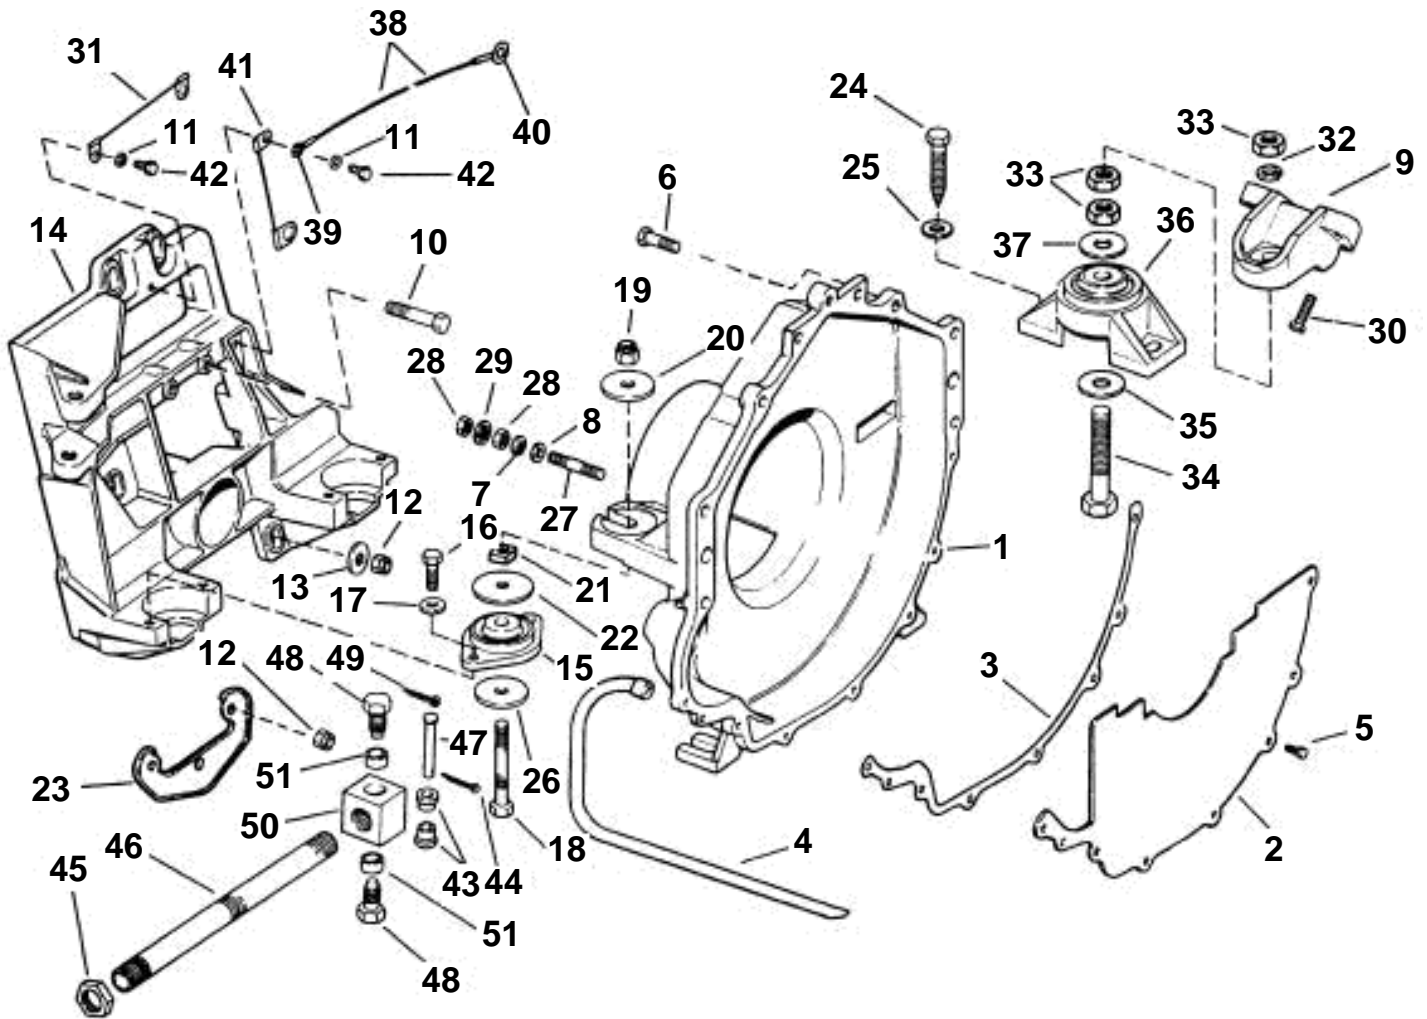

SX-TRANSOM PLATE, FLYWHEEL HOUSING, & MOUNTS

SX-TRANSOM PLATE, FLYWHEEL HOUSING, & MOUNTS

REF	PART NO.	QTY	DESCRIPTION	NOTES
1	3853457	1	Flywheel housing, Flywheel	
2	3854604	1	Cover, Flywheel	
3	3852834	1	Gasket, Flywheel	
4	3852832	1	Hose, Flywheel housing	
5	3852421	7	Screw, Flywheel cover	
6	3853266	1	Screw, Upper, port, 1 in	
	3853326	2	Screw, Upper, starboard, 11/4 in	
7	3852002	2	Lock washer, Flywheel housing	
8	3852000	2	Washer, Flywheel housing	
9	3852760	2	Bracket, Front	
10	3853547	2	Screw, Transom plate	
11	3852193	2	Washer, Ground strap	
12	3853329	8	Nut, Transom plate	
13	3852573	6	Washer, Transom plate	
14	3852381	1	Plate	
15	3853972	2	Rubber cushion	
16	3852085	4	Screw, Rear mount to plate	
17	3852155	4	Washer, Rear mount to plate	
18	3852153	2	Screw, Rear mount	
19	3852122	2	Lock nut, Rear mount	
20	3852540	2	Washer, Rear mount	
21	3852539	2	Nut, Rear mount	
22	3852622	2	Washer, Rear mount	
23	3852605	1	Backing plate	
24	3852475	4	Screw	
25	3852078	4	Washer, Lag screw	
26	3852542	2	Washer, Mount	
27	3852483	2	Stud, Ground	
28	3852065	4	Nut, Ground	
29	3852070	2	Washer, Ground	
30	3853326	6	Screw, Mount	
31	3853929	1	Ground cable, Bracket to arm	
32	3852090	2	Lock washer, Front mount	
33	3852021	6	Nut, Front mount	
34	3852566	2	Screw, Engine mount	
35	3852428	2	Washer, Lower	
36	3853805	2	Rubber cushion	
37	3852433	2	Washer, Front mount	
38	3853929		Ground cable, Bracket to engine	
39	3854243	1	• Connector	
40	3852527	1	• Cable terminal	
41	3853929	1	Ground cable, Bracket to stud	
42	3852050	2	Screw, Ground strap	
43	3853263	1	Bushing, Steering arm	Model Without Power Steering
44	3852255	1	Cotter pin, Clevis	Model Without Power Steering
45	3852484	1	Nut, Steering tube	Model Without Power Steering
46	3853449	1	Guide tube, Steering	Model Without Power Steering
47	3853258	1	Clevis pin, Cable to clevis	Model Without Power Steering
48	3852570	2	Screw, Steering anchor	
49	3853376	2	Cotter pin, Steering anchor	
50	3853808	1	Anchorage	Model Without Power Steering
51	3852582	1	• Bearing bushing, Steering pivot	Model Without Power Steering
52	3851973	1	Clamp, Steering hose to mount	